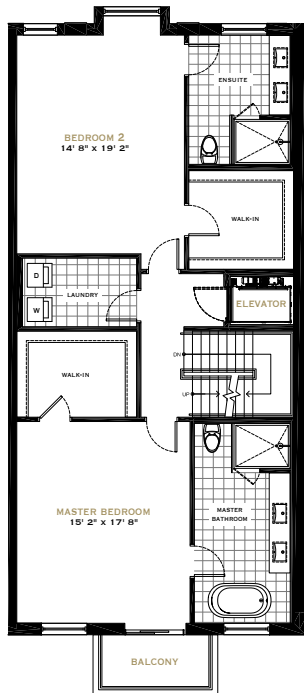

The Commodore

3,100 SQ.FT.*

3 Bedrooms, 2 1/2 Bathrooms, 4 car parking

*includes 188 sq.ft. finished basement

GROUND FLOOR

SECOND FLOOR

OPTIONAL SECOND FLOOR

THIRD FLOOR LOFT

BASEMENT

FRAM + Slokker

All dimensions, areas and drawings are approximate. All prices, sizes and specifications are subject to change without notice. All renderings are artist's concept. Actual usable floor space may vary from the stated floor area. E.&O.E.