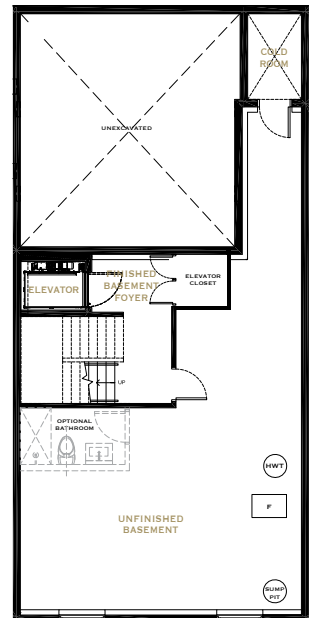

The Commodore

3,100 SQ.FT.*

3 Bedrooms, 2 1/2 Bathrooms, 4 car parking

*includes 188 sq.ft. finished basement

GROUND FLOOR

SECOND FLOOR

OPTIONAL SECOND FLOOR

THIRD FLOOR LOFT

BASEMENT

FRAM + Slokker

All dimensions, areas and drawings are approximate. All prices, sizes and specifications are subject to change without notice. All renderings are artist's concept. Actual usable floor space may vary from the stated floor area. E.&O.E.