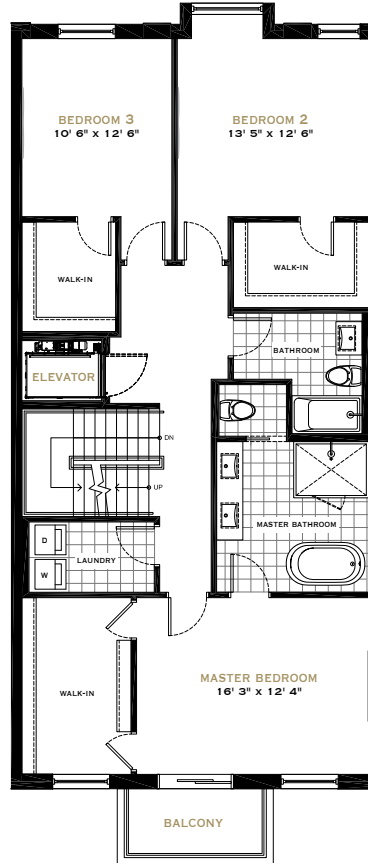

The Commodore

3,100 SQ.FT.*

3 Bedrooms, 2 1/2 Bathrooms, 4 car parking

*includes 188 sq.ft. finished basement

GROUND FLOOR

SECOND FLOOR

OPTIONAL SECOND FLOOR

THIRD FLOOR LOFT

BASEMENT

FRAM + Slokker

All dimensions, areas and drawings are approximate. All prices, sizes and specifications are subject to change without notice. All renderings are artist's concept. Actual usable floor space may vary from the stated floor area. E.&O.E.