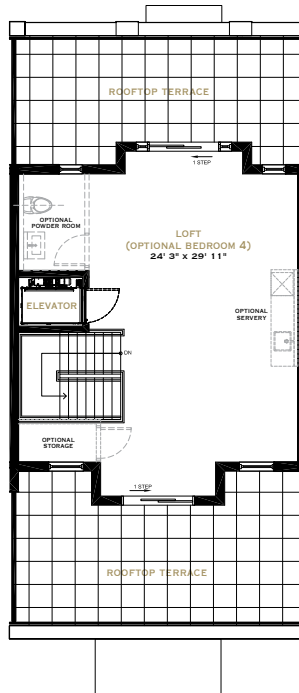

The Commodore

3,100 SQ.FT.*

3 Bedrooms, 2 1/2 Bathrooms, 4 car parking

*includes 188 sq.ft. finished basement

GROUND FLOOR

SECOND FLOOR

OPTIONAL SECOND FLOOR

THIRD FLOOR LOFT

BASEMENT

FRAM + Slokker

All dimensions, areas and drawings are approximate. All prices, sizes and specifications are subject to change without notice. All renderings are artist's concept. Actual usable floor space may vary from the stated floor area. E.&O.E.