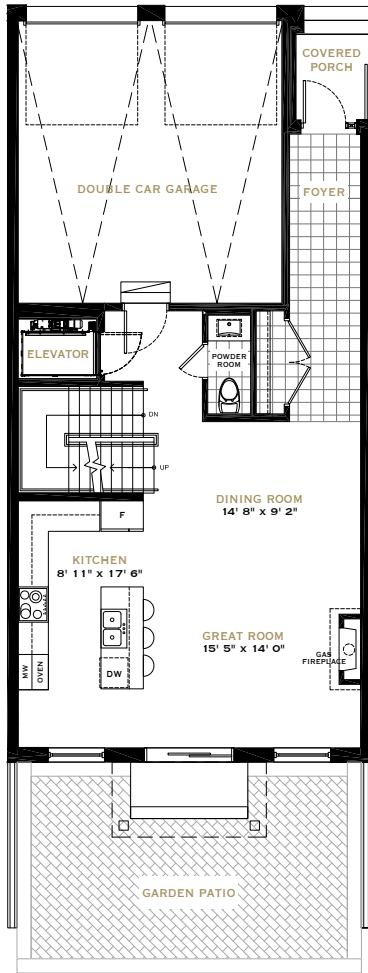

The Commodore

3,100 SQ.FT.*

3 Bedrooms, 2 1/2 Bathrooms, 4 car parking

*includes 188 sq.ft. finished basement

GROUND FLOOR

SECOND FLOOR

OPTIONAL SECOND FLOOR

THIRD FLOOR LOFT

BASEMENT

FRAM + Slokker

All dimensions, areas and drawings are approximate. All prices, sizes and specifications are subject to change without notice. All renderings are artist's concept. Actual usable floor space may vary from the stated floor area. E.&O.E.