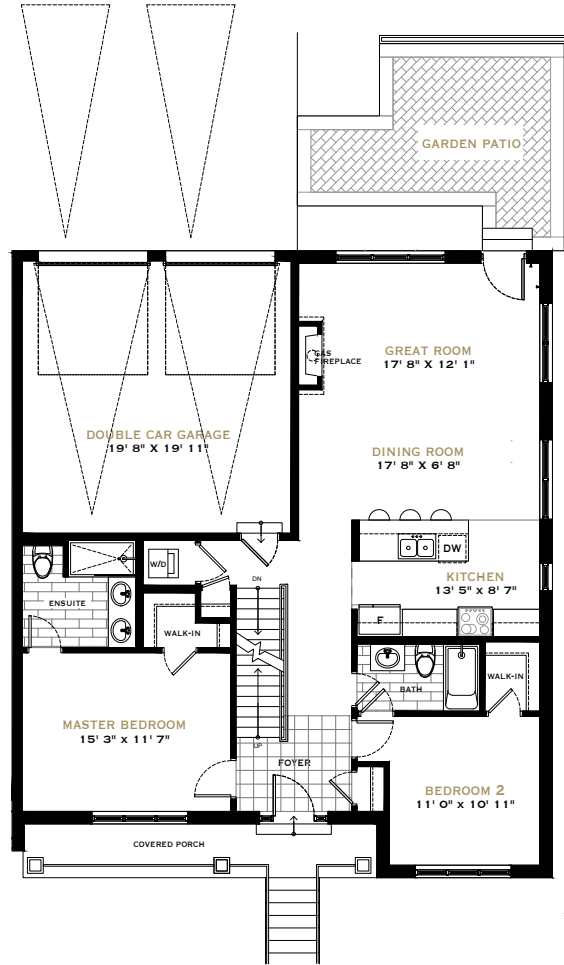

The Nipissing III

2,109 SQ.FT.*

3 Bedrooms, 3 Bathrooms, 4 car parking

*includes 154 sq.ft. finished basement

GROUND FLOOR

BASEMENT

SECOND FLOOR LOFT

FRAM + Slokker

All dimensions, areas and drawings are approximate. All prices, sizes and specifications are subject to change without notice. All renderings are artist's concept. Actual usable floor space may vary from the stated floor area. E.&O.E.